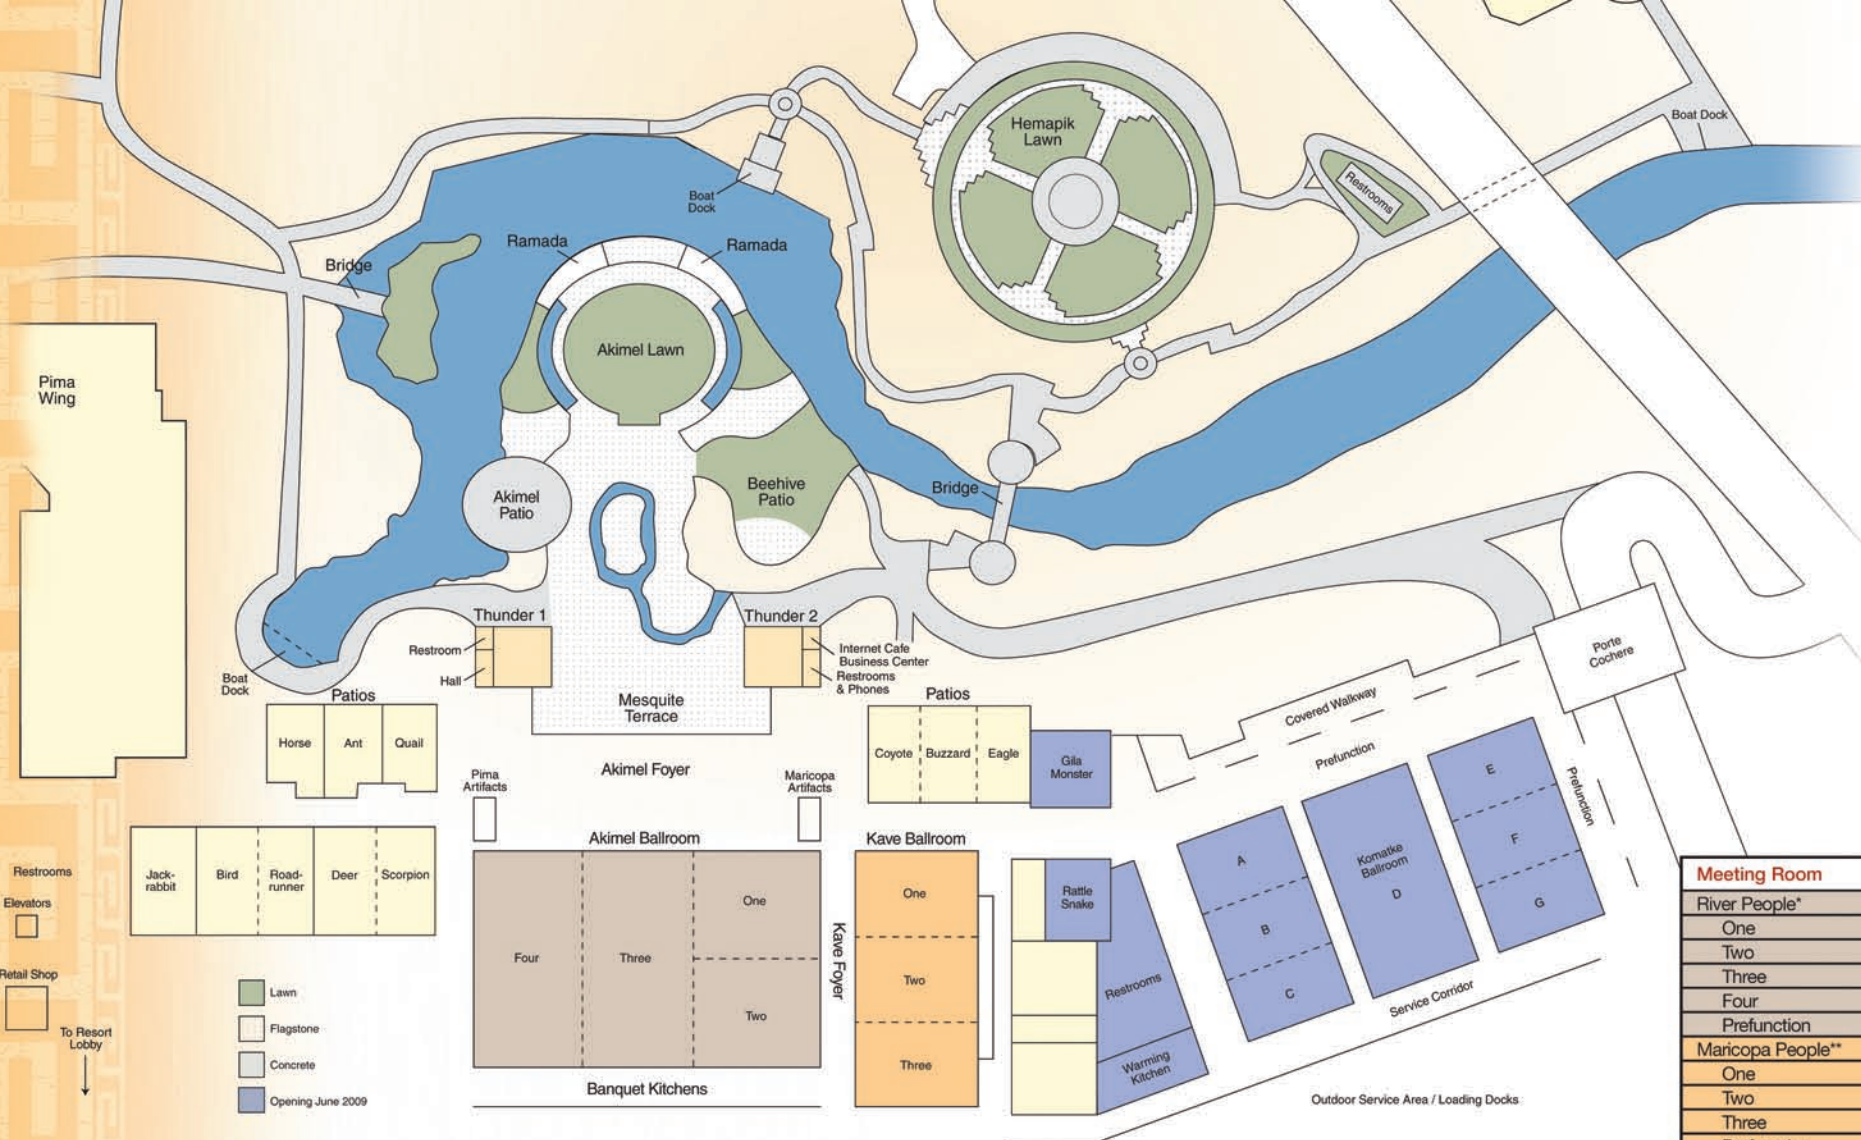

It began hundreds of years ago, when the Pima and Maricopa Indians occupied the banks of the sacred Gila River. Sacrificing their livelihood to offer friendship and shelter to settlers heading westward, the tribes' welcoming nature transformed what was believed to be hostile territory into a temporary sanctuary.

Their beliefs still hold true today.

Sheraton Hotels & Resorts is proud to bestow the rich history and culture of the Pima and Maricopa to bring you the Sheraton Wild Horse Pass Resort and Spa. You're invited to experience a truly unforgettable stay and an eternal tradition.

Meeting Room	Translation	Square Feet	Dimensions	Theater Style	Classroom Style	U/Shape	Conference	Reception	Banquet 72"
River People*	Akimel O'otham	17,376	96' x 181'	1600	1200	n/a	n/a	1500	1300
One	Hemako	2,820	47' x 60'	210	150	52	52	180	160
Two	Gohk	2,820	47' x 60'	210	150	52	52	180	160
Three	Va ik	5,760	96' x 60'	500	380	n/a	n/a	400	400
Four	Gi ik	5,760	96' x 60'	500	380	n/a	n/a	400	400
Prefunction		5,796	161' x 36'	n/a	n/a	n/a	n/a	500	n/a
Maricopa People**	Pipai Kave	7,130	62' x 115'	500	400	n/a	n/a	400	450
One	Shen thik	2,356	62' x 38'	160	130	62	52	150	130
Two	Xavikk	2,418	62' x 39'	160	130	62	52	150	130
Three	Xomokk	2,418	62' x 39'	160	130	62	52	150	130
Prefunction		2,328	97' x 24'	n/a	n/a	n/a	n/a	220	n/a
Horse	Kaveyu	899	31' x 29'	70	45	26	35	50	50
Ant	Thothon	868	31' x 28'	70	45	26	35	50	50
Quail	Kakaichu	899	31' x 29'	70	45	26	35	50	50
Jackrabbit	K'uuly	924	33' x 28'	70	45	30	35	50	50
Bird	Chiyer	924	33' x 28'	70	45	30	35	50	50
Roadrunner	Thilpo	924	33' x 28'	70	45	30	35	50	50
Bird/Roadrunner		1,848	33' x 56'	140	90	54	46	100	100
Deer	Quaaq	957	33' x 29'	70	45	26	28	50	50
Scorpion	Mniish	957	33' x 29'	70	45	26	28	50	50
Deer/Scorpion		1,914	33' x 58'	140	90	54	46	100	100
Prefunction		2,484	138' x 13'	n/a	n/a	n/a	n/a	n/a	n/a
Coyote	Bahn	660	30' x 22'	60	30	25	28	40	48
Buzzard	Nui	660	30' x 22'	60	30	25	28	40	48
Eagle	Ba ag	660	30' x 22'	60	30	25	28	40	48
Coyote/Buzzard/Eagle		1,980	30' x 66'	180	90	n/a	n/a	120	120
Prefunction		504	42' x 12'	n/a	n/a	n/a	n/a	n/a	n/a
Thunder 1	Wihom	693	33' x 21'	n/a	n/a	n/a	12	n/a	n/a
Thunder 1 Patio								80	80
Thunder 2	Uuquas	693	33' x 21'	n/a	n/a	n/a	12	n/a	n/a
Thunder 2 Patio								80	80
Grand Lawn		33,200		600				1,579	1,250
Akimel		14,800	n/a	n/a	n/a		n/a	600	500
Riverside		7,500	n/a	n/a	n/a		n/a	800	630
Beehive		5,000	n/a	n/a	n/a		n/a	516	400
Mesquite Terrace								200	
Clubhouse Lawn		5,000	n/a	n/a	n/a		n/a	516	400
Koli Equestrian Center	Ne-Shoshiga ha Koil	15,000/1,000+ acres	n/a	n/a	n/a		n/a	1200	700
Komatke Ballroom ***		14,858	approx 165'x90'	1,400	1,000	n/a	n/a	1,250	1,100
1 third Komatke Ballroom		4,380	approx 49'x90'	400	300	n/a	n/a	340	320
Ballroom Breakouts		1,445	approx 50'x29'	120	90	39	36	80	80
2 Ballroom Breakout Comb.		2,890	approx 50'x59'	250	180	57	42	200	200
Rattle Snake		888		66	48	27	24	40	40
Gila Monster		971		74	52	27	24	50	50

* Ceiling height in River People Ballroom 22 feet
** Ceiling height in Maricopa People Ballroom 22 feet
*** 1 third represents sections A-B-C, D or E-F-G / Ballroom Breakouts represent sections A,B,C,E,F or G / 2 Ballroom Breakout Combination represent 2 combined sections of A-B-C-E-F-G