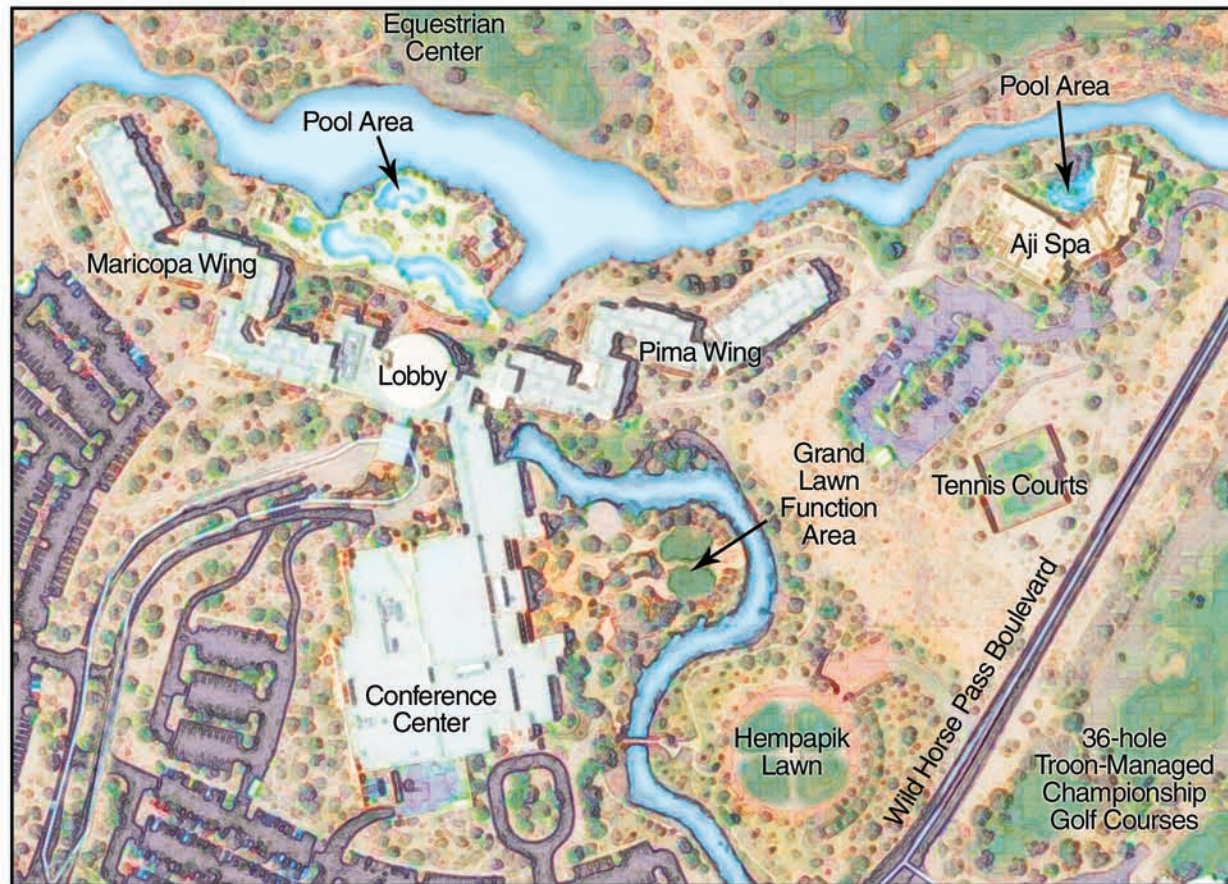

It began hundreds of years ago, when the Pima and Maricopa Indians occupied the banks of the sacred Gila River. Sacrificing their livelihood to offer friendship and shelter to settlers heading westward, the tribes' welcoming nature transformed what was believed to be hostile territory into a temporary sanctuary.

Their beliefs still hold true today.

Sheraton Hotels & Resorts is proud to bestow the rich history and culture of the Pima and Maricopa to bring you the Sheraton Wild Horse Pass Resort and Spa. You're invited to experience a truly unforgettable stay and an eternal tradition.